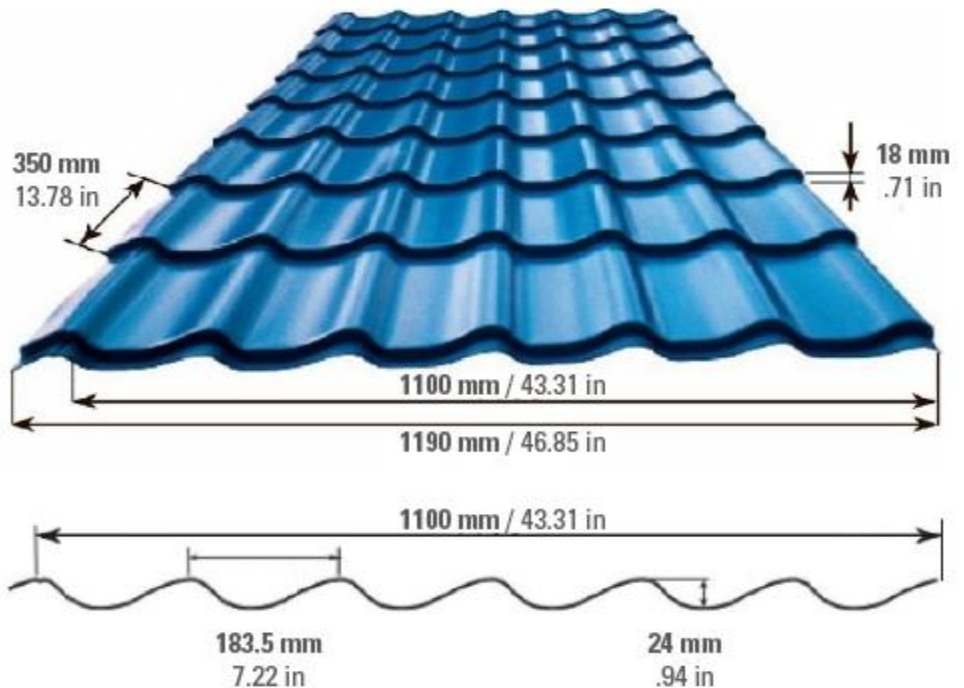

# METAL ROOF TILE SPECIAL

Camero Corporation is proud to announce their **Annual Inventory Clearout Special** with exclusive discounts on a various glossy colours of our Classic Monterey metal roofing tile and trim.

Product	Price Before Tax
6 Wave Sheet	\$25.00
3 Wave Sheet	\$13.00
Starter (10')	\$13.00
Gable (10')	\$15.00
Ridge Cap (7')	\$16.00
Wall Flashing (10')	\$12.00
Flat Sheet (10')	\$35.00
Screws 4.8*35mm	\$0.05

Camero Corporation produces 26 gauge metal roofing systems with G90 galvanized steel (0.5, Zn275). We use latest technology in pre-treatment, primers and paints which provides you with a lasting finish that will not chip, fade or flake. Our panels have seven layers of baked on polymer coating.